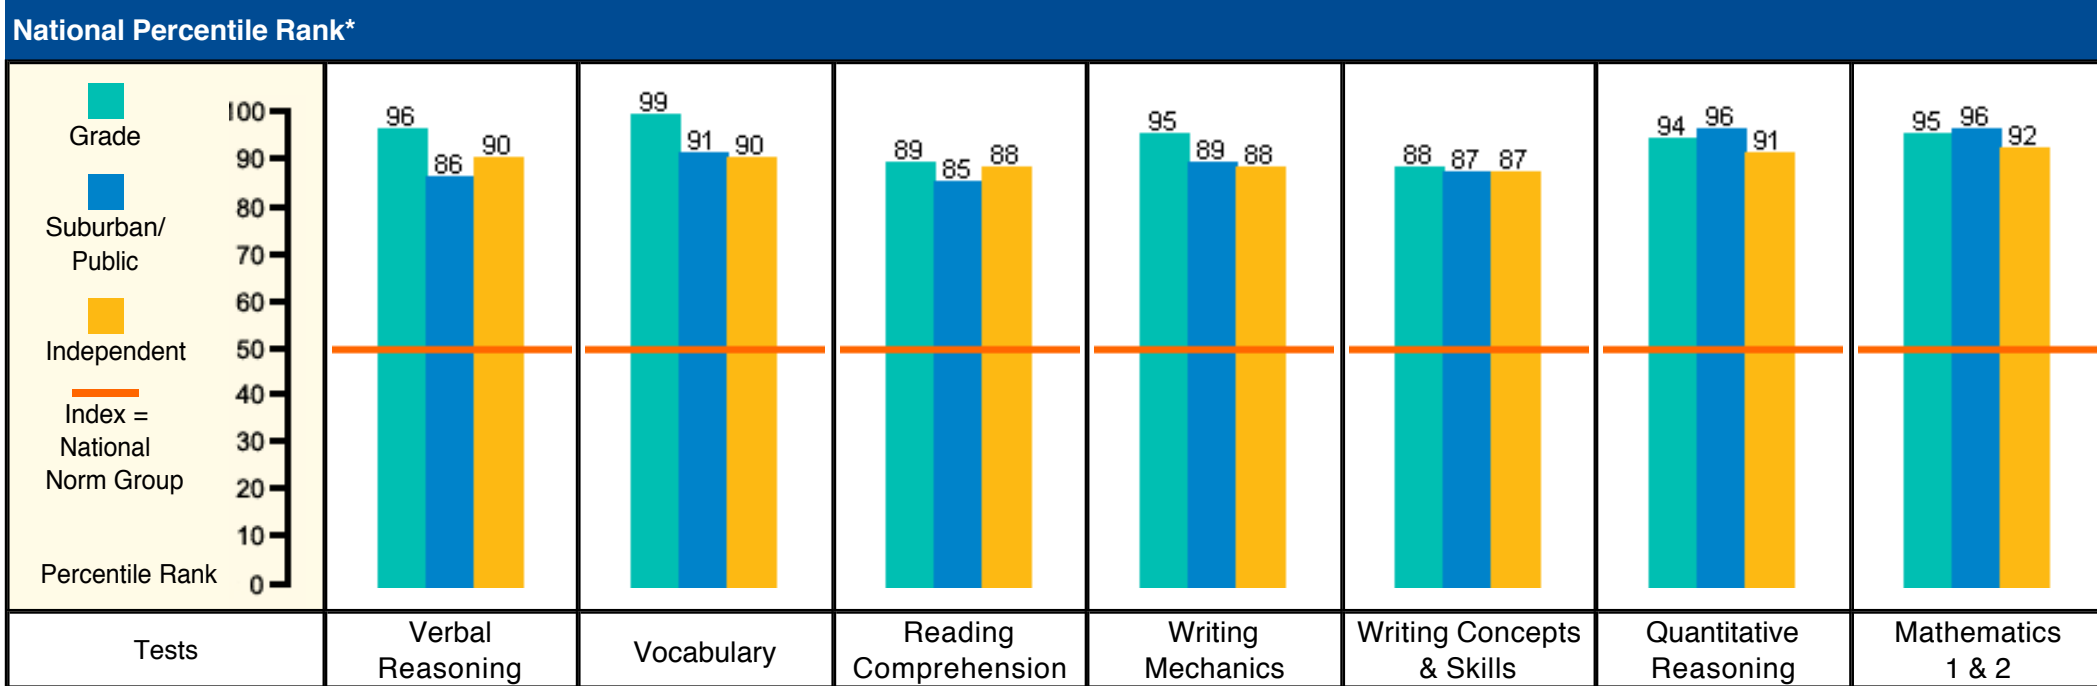

This report may include MC-Only and MC/CR tests.

School: The Geneva School of Manhattan

Students: 13

Grade: 8

Level: 8

Admin: Spring 2017

* National Percentile Rank of the median scale score of students in the grade, Suburban/Public school norm group, Association norm group, and Independent norm group.