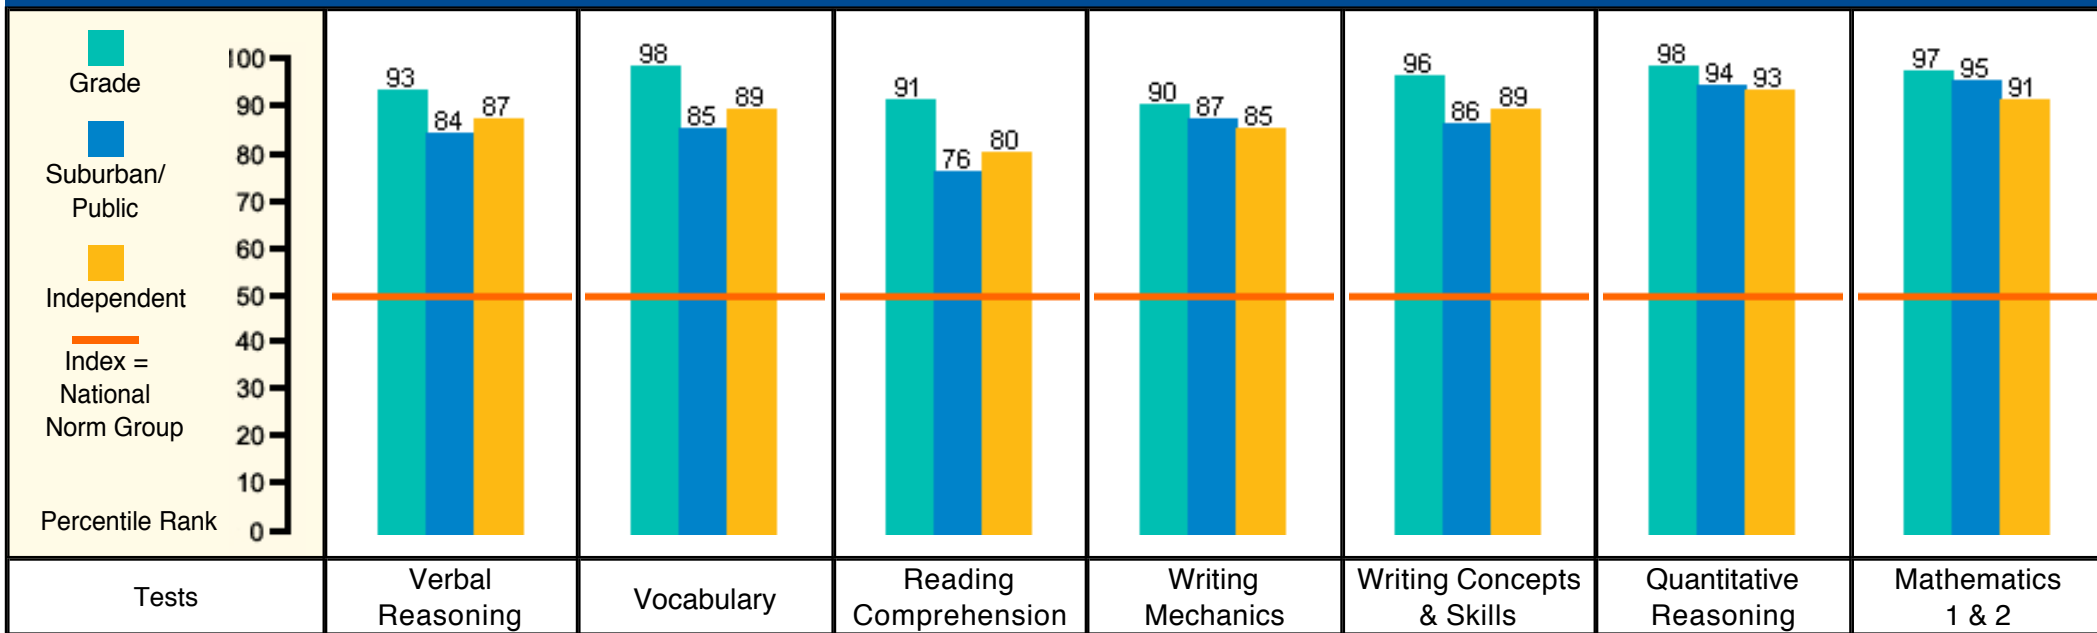

School: The Geneva School of Manhattan

Students: 26

Grade: 6

Level: 6

Admin: Spring 2017

* National Percentile Rank of the median scale score of students in the grade, Suburban/Public school norm group, Association norm group, and Independent norm group.

This report may include MC-Only and MC/CR tests.

School: The Geneva School of Manhattan

Students: 18

Grade: 7

Level: 7

Admin: Spring 2017

National Percentile Rank*

* National Percentile Rank of the median scale score of students in the grade, Suburban/Public school norm group, Association norm group, and Independent norm group.

This report may include MC-Only and MC/CR tests.

School: The Geneva School of Manhattan

Students: 13

Grade: 8

Level: 8

Admin: Spring 2017

* National Percentile Rank of the median scale score of students in the grade, Suburban/Public school norm group, Association norm group, and Independent norm group.