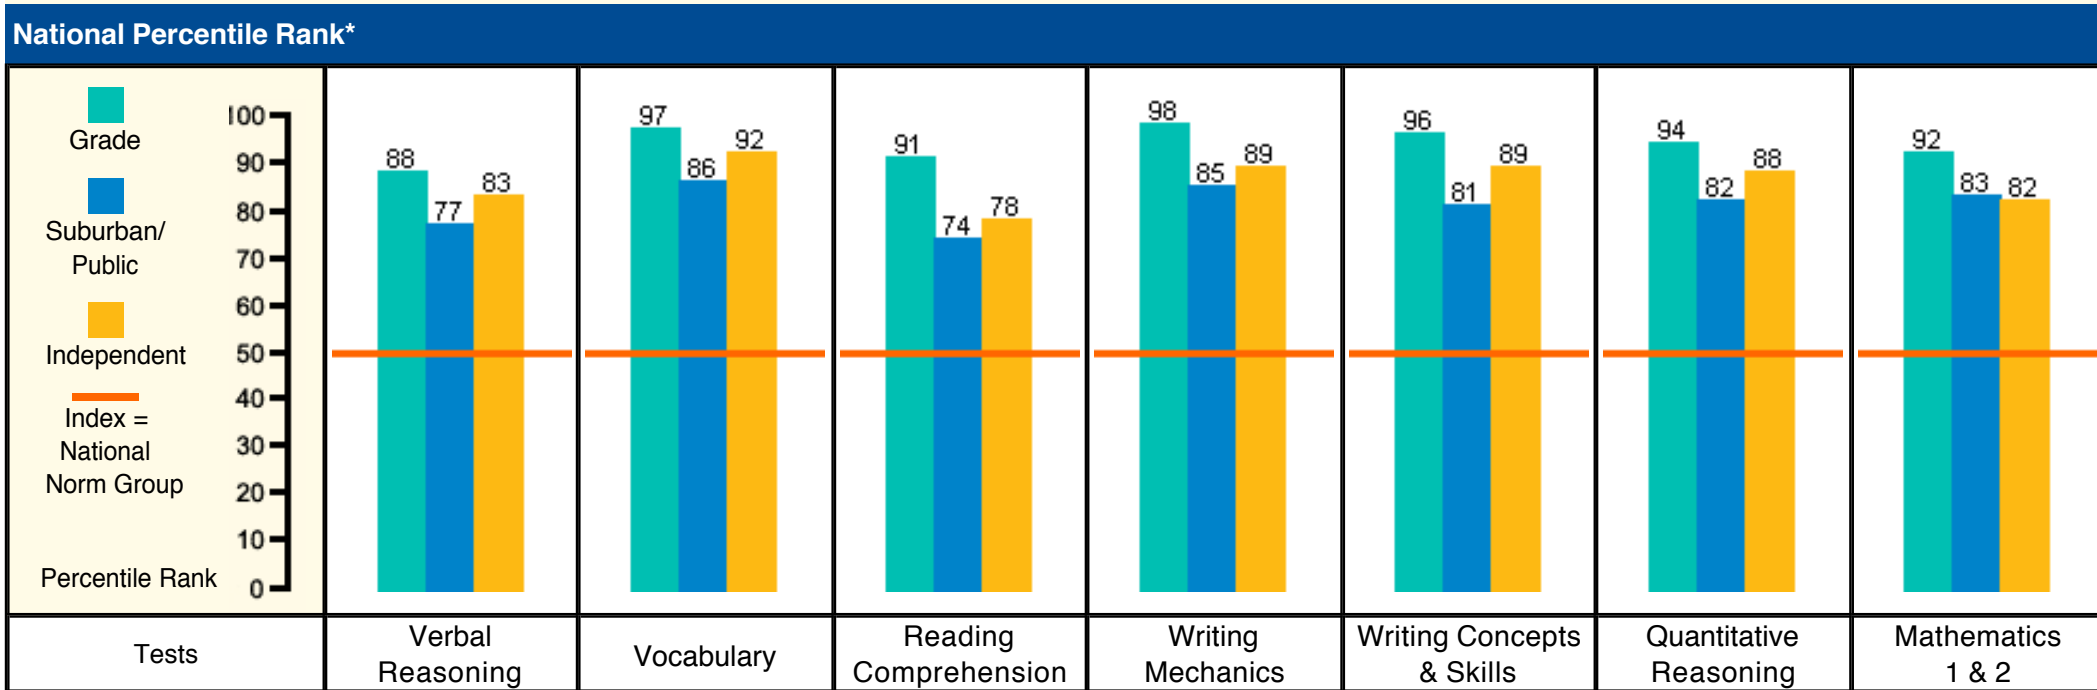

School: The Geneva School of Manhattan

Students: 26

Grade: 6

Level: 6

Admin: Spring 2017

* National Percentile Rank of the median scale score of students in the grade, Suburban/Public school norm group, Association norm group, and Independent norm group.

This report may include MC-Only and MC/CR tests.

School: The Geneva School of Manhattan

Students: 18

Grade: 7

Level: 7

Admin: Spring 2017

National Percentile Rank*

* National Percentile Rank of the median scale score of students in the grade, Suburban/Public school norm group, Association norm group, and Independent norm group.